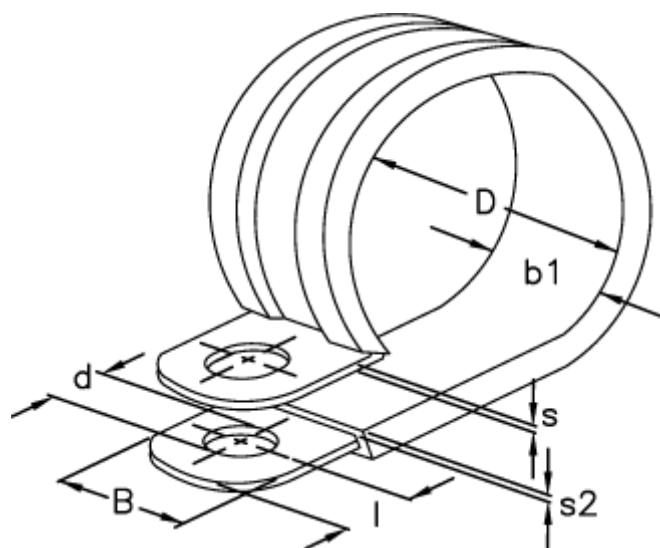

Article number: 029457112035

Description: Norma pipe retaining clip
RLGU 1. 35/12 W1

Measures

b1	= 15.0
d	= 6.4
Diameter D	= 35
l	= 6
s	= 0.8
s2	= 1.2
Width B	= 12